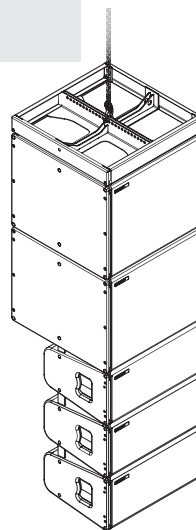

The VERA S17i is a compact, flyable install subwoofer in a symmetrically vented enclosure, equipped with one 18" long excursion driver.

The specifically developed integrated rigging hardware allows a tightly screwed installation for perfect integration into VERA20i arrays with nearly invisible rigging parts, without the use of expensive locking pins and additional frames.

The two recessed panels with screw terminals - one on the top and one on the bottom of the enclosure - allows for the signal connection between cabinets to be hidden. There are also installer options of plates with speakON™, cable gland and blanking plates available.

Key Features

- » Flyable installation subwoofer in compact vented enclosure.
- » 18" long excursion woofer with 4" with 2400W program power.
- » Fully integrated tightly screwed installation rigging.
- » Invisible cabling through connections in the enclosure's top and bottom.
- » Coherent phase response with all other TWAUDIÖ products.
- » Different cable connection possibilities from above or below the enclosure.
- » Operation with dedicated TWAUDIÖ presets on Lab.gruppen or Powersoft series.

System Proposals

4 AMPLIFIER CHANNELS

- 1 × LA900
- 1 × RF600i
- 6 × VERA20i
- 3 × S17i cardioid or end fired

2 AMPLIFIER CHANNELS

- 1 × LA900
- 1 × RF600i
- 3 × VERA20i
- 2 × S17i

RF600i STANDARD

- 1 × LA900
- 1 × RF600i
- Up to 16 × S17i