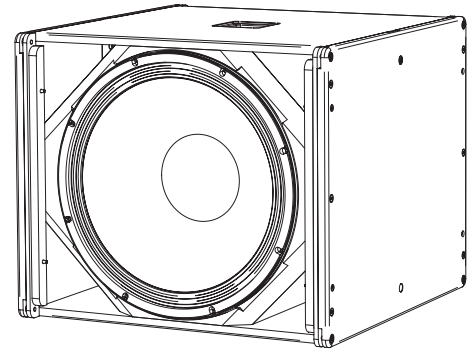

The VERA S17i is a compact, flyable install subwoofer in a symmetrically vented enclosure, equipped with one 18" long excursion driver.

The specifically developed integrated rigging hardware allows a tightly screwed installation for perfect integration into VERA20i arrays with nearly invisible rigging parts, without the use of expensive locking pins and additional frames.

The fully symmetrical design of the rigging also allows to set up cardioid sub arrays with mechanically reversed enclosures. There is also the possibility to mount an optional front grill to the rear side of the enclosure giving a seamless look of the entire array.

The two recessed panels with screw terminals - one on the top and one on the bottom of the enclosure - allows for the signal connection between cabinets to be hidden. There are also installer options of plates with speakON™, cable gland and blanking plates available.

Key Features

- » Flyable installation subwoofer in compact vented enclosure.
- » 18" long excursion woofer with 4" with 2400W program power.
- » Fully integrated tightly screwed installation rigging.
- » Invisible cabling through connections in the enclosure's top and bottom.
- » Coherent phase response with all other TWAUDIÖ products.
- » Different cable connection possibilities from above or below the enclosure.
- » Operation with dedicated TWAUDIÖ presets on Lab.gruppen or Powersoft series.