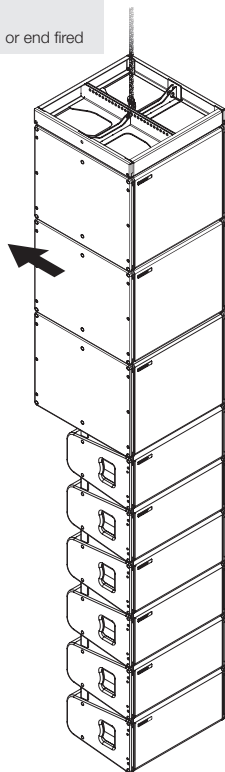

System Proposals

4 AMPLIFIER CHANNELS

- 1 × LA900
- 1 × RF600i
- 6 × VERA20i
- 3 × S17i cardioid or end fired