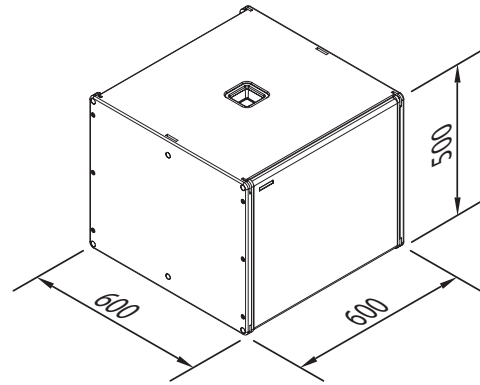

Technical Data

Drivers	1 × 18" LF
Frequency range	37 - 110 Hz
Power capacity program/peak	2400 / 4800 W
Impedance	8 Ω
Coverage	omni
Sensitivity 1 W / 1 m	96 dB
SPL max / 1 m	132 dB
Connection	screw terminal 2±
Optional connections	speakON™ NL4 | cable gland | closed
Dimensions (H × W × D)	500 × 600 × 600 mm | 19.7 × 23.6 × 23.6"
Weight	35 kg | 77.2 lbs
Finish	Warnex texture paint, RAL colors optional
Accessories	LA900, RF600i