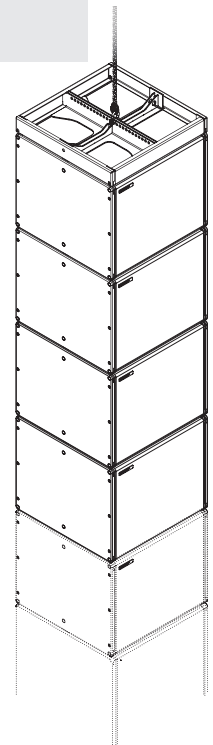

RF600i STANDARD

- 1 × LA900
- 1 × RF600i
- Up to 16 × S17i